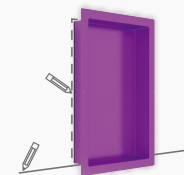

OPTIONAL ARCH (#LSN-ARCH)
 Inside: 13-3/4" x 6-1/2" x 3-5/8"

8" x 14" #SRN SMALL RECTANGULAR NICHE

Outside: 11-1/4" x 16-3/4" x 3-3/4"
 Inside: 8" x 13-1/2" x 3-5/8"
 Rough-in: 8-1/4" x 13-3/4" x 3-3/4"

7" x 8" #SN SMALL NICHE/FOOTREST

Outside: 10-1/4" x 11-1/4" x 3-3/4"
 Inside: 6-3/4" x 7-7/8" x 3-5/8"
 Rough-in: 7" x 8-1/4" x 3-3/4"

ALL YOU NEED TO INSTALL YOUR EZ-NICHES®

ADHESIVES

- Polymer Modified Thin-set Mortar
- Silicone Adhesive Caulking

Note: Check our website for a list of recommended setting materials

RECOMMENDED TOOLS

- Pencil/Markers
- Wall Trowels
- Screws
- Utility Saw/Knife
- Leveling Tool

STEP 1

Trace the rough-in size around the entire niche. Allow an additional 1/8" to allow room for adjustments.