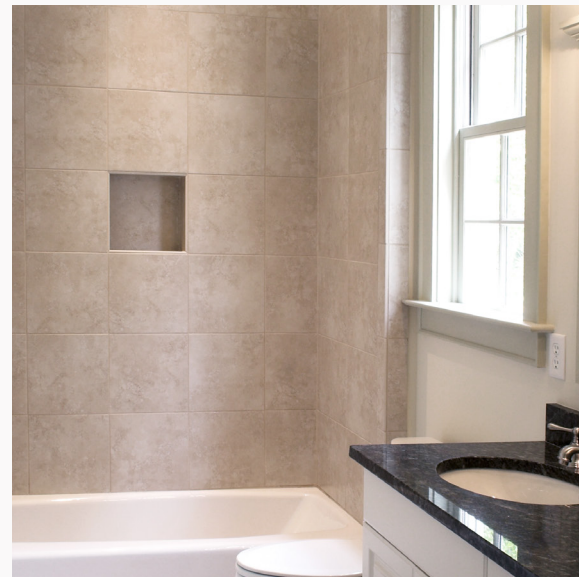

CARACTERÍSTICAS

- Instalación Fácil y Sencilla
- Listo Para el Revestimiento
- Impermeable y Resistente a Rust
- Se puede Instalar Vertical u Horizontalmente
- Estante Ajustable
- Se Adapta Encuadre De Pared Estándar
- Garantía Limitada de Por Vida