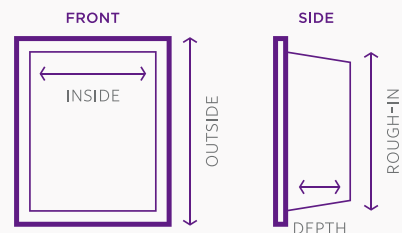

EZ-NICHES® SIZE OPTIONS

Measurements: Width x Height x Depth

*Optional Adjustable Dividers for selected sizes
 **Arches Available: 14" x 22", 11" x 16", and 14" x 14"

EZ-NICHES® SIZE OPTIONS (CONT.)

#LRN-ARCH